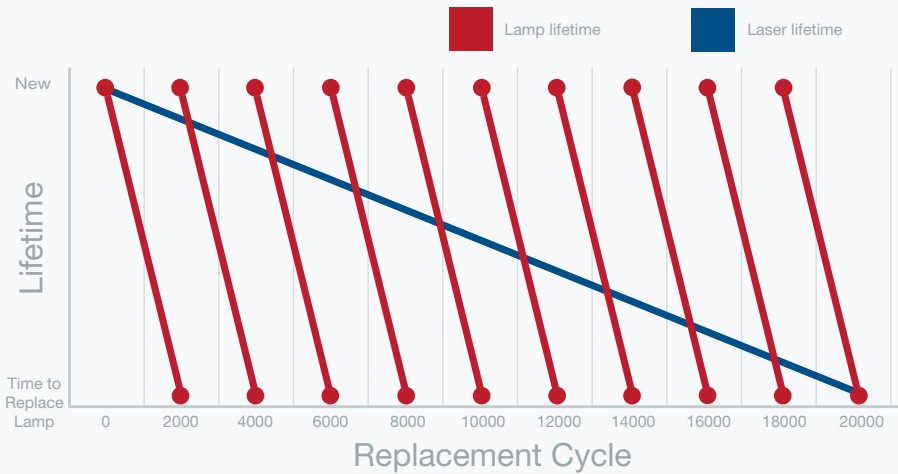

WHY LASER?

NEC Solid State Light Source

Constant Color & Brightness Rendition

The laser projectors' color rendition and brightness stays constant throughout the 20,000 hours of laser life.

No lamp Replacements

No lamp replacement needed saving approximately \$2,000 per year.

Based on the PX803UL vs the PX750U

20,000 Hours of Illumination

Total Cost of Ownership

Average Cost savings throughout the life of a laser projector far out weighs a lamp based projector