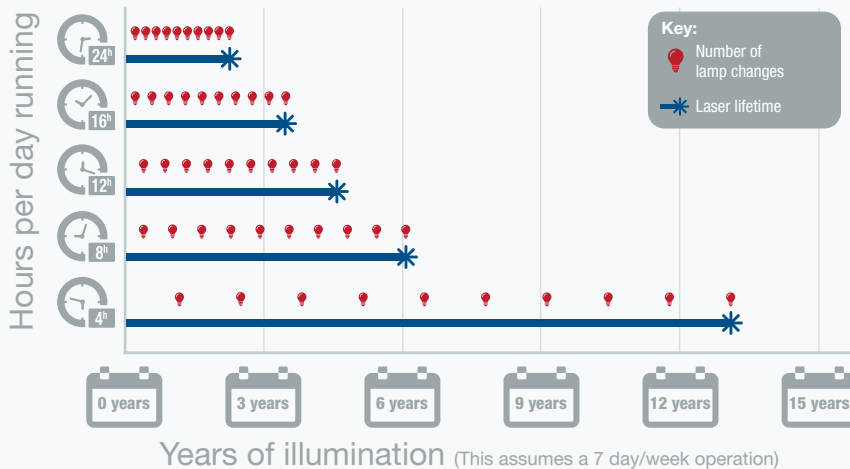

20,000 Hours of Illumination