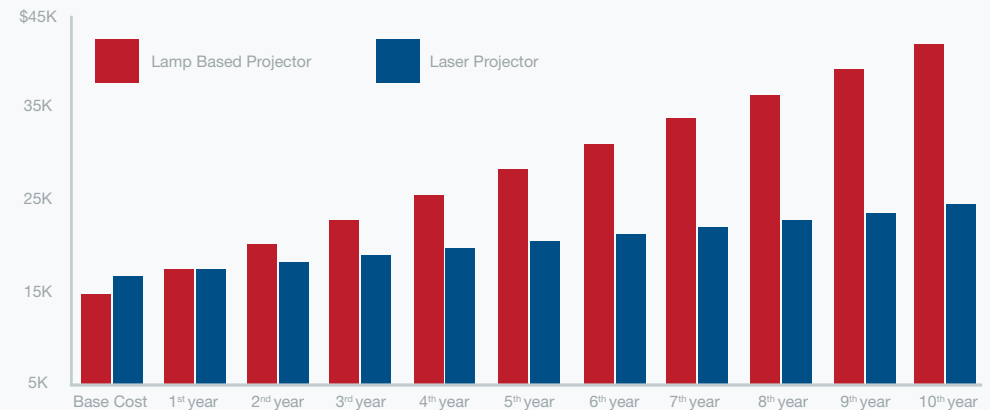

Total Cost of Ownership

Average Cost savings throughout the life of a laser projector far out weighs a lamp based projector

Based on: NP-PX803UL and NP-PX750U2