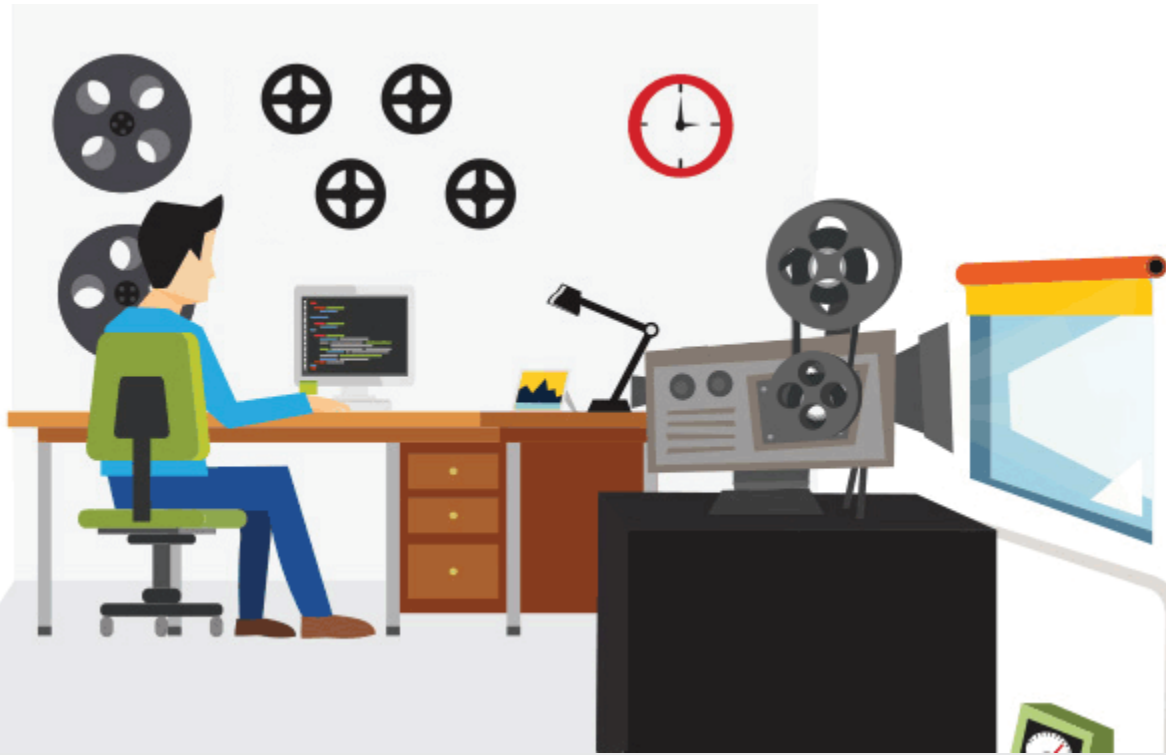

Thinking Out of the Theater Box

There are numerous ways new technology can help us function more easily...and help us recreate nostalgic times.

Due to social distancing guidelines, theater owners may not be able to open their auditoriums to the public. If they are able to open them, it will be with a very limited number of seats. The age of drive-in movie theaters met social distancing regulations by keeping audiences in their cars at adequate distance apart.

Thinking of different ways to provide entertainment to potential customers while adhering to social distancing guidelines?

Select NEC Digital Cinema laser projectors are self-contained and feature rich including internal chillers. This allows theater venues to migrate these projectors to a protected outdoor area where they can set up an outdoor, drive-in style theater.