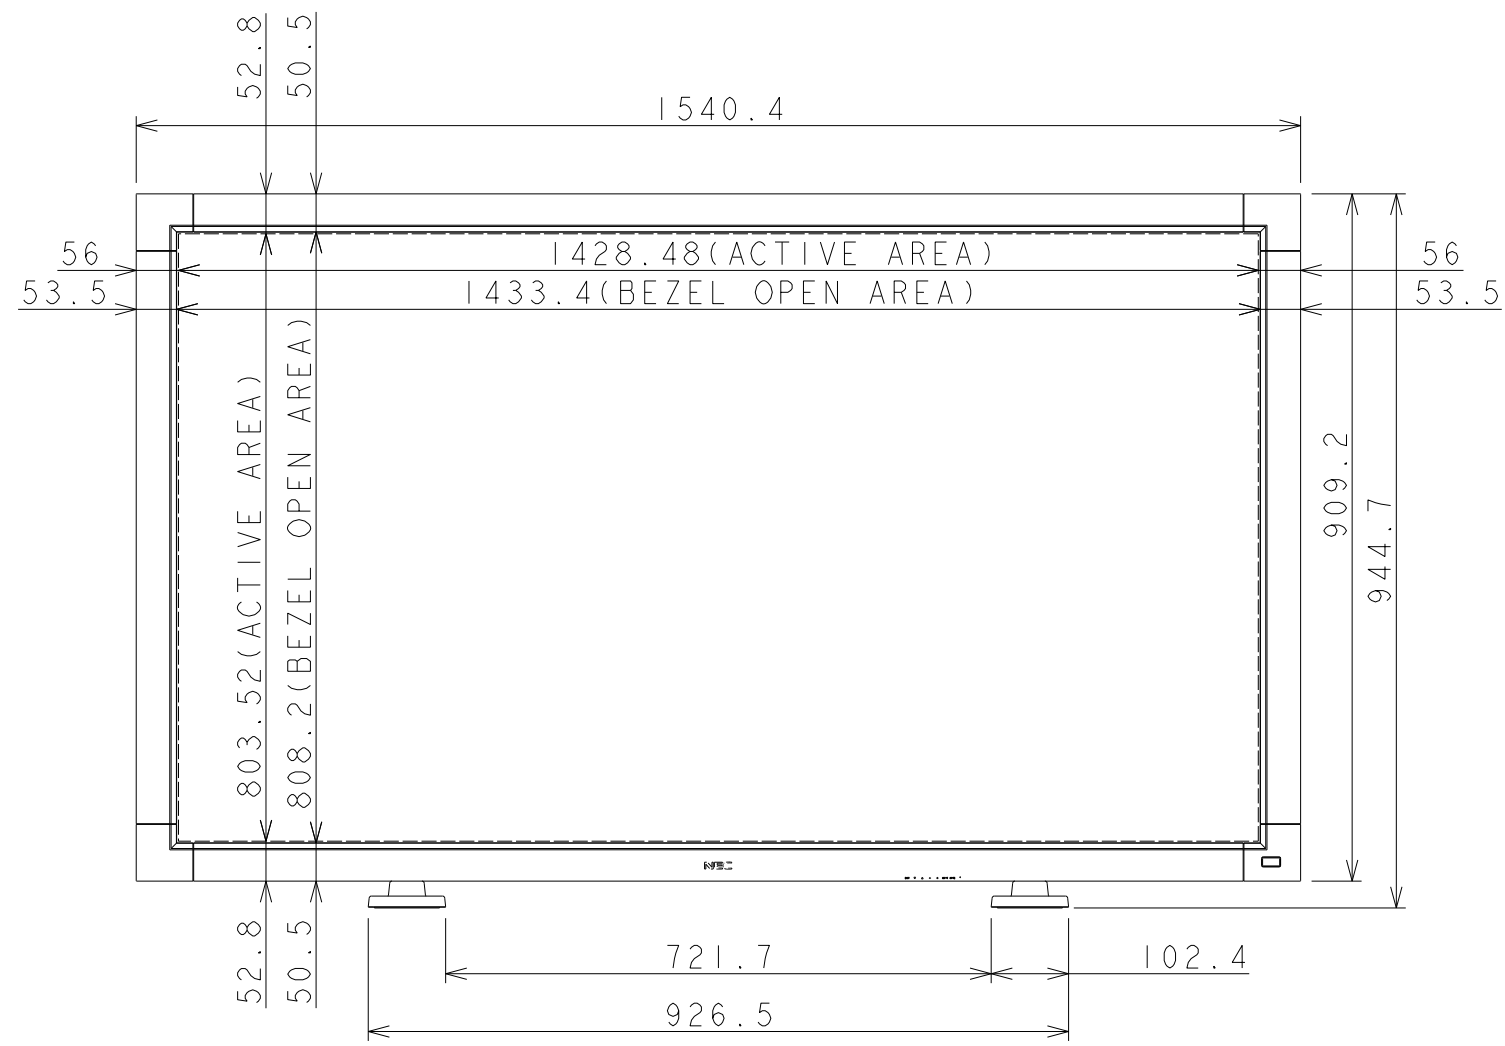

V651 OUTLINE WITH STAND

SIZE A3
 SCALE 1/10
 DIM mm