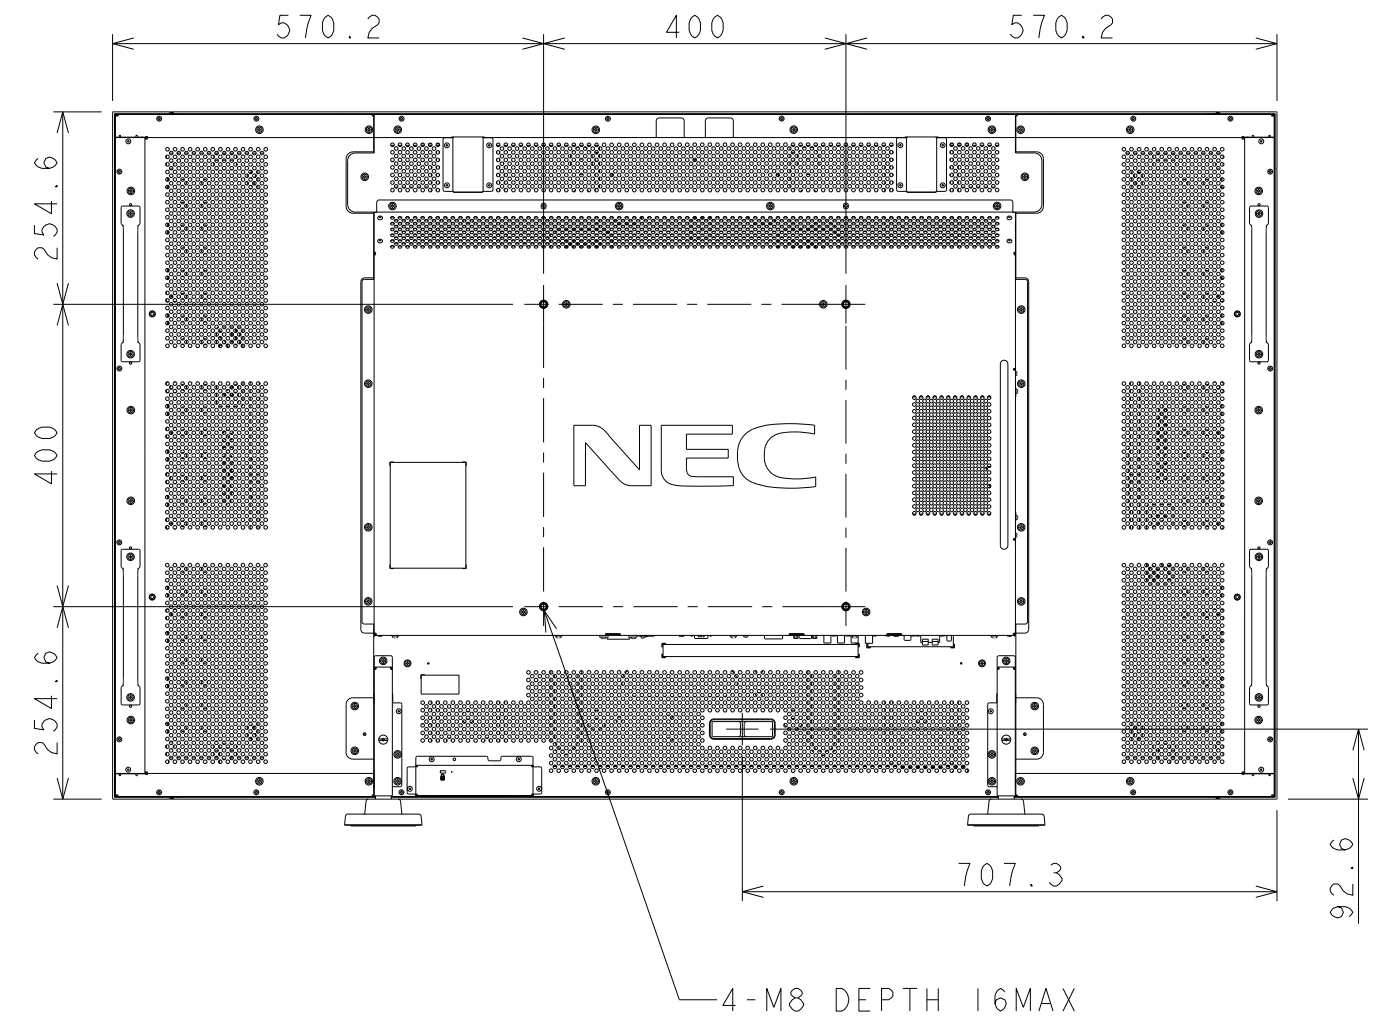

V651 OUTLINE WITH STAND

SIZE A3
 SCALE 1/10
 DIM mm