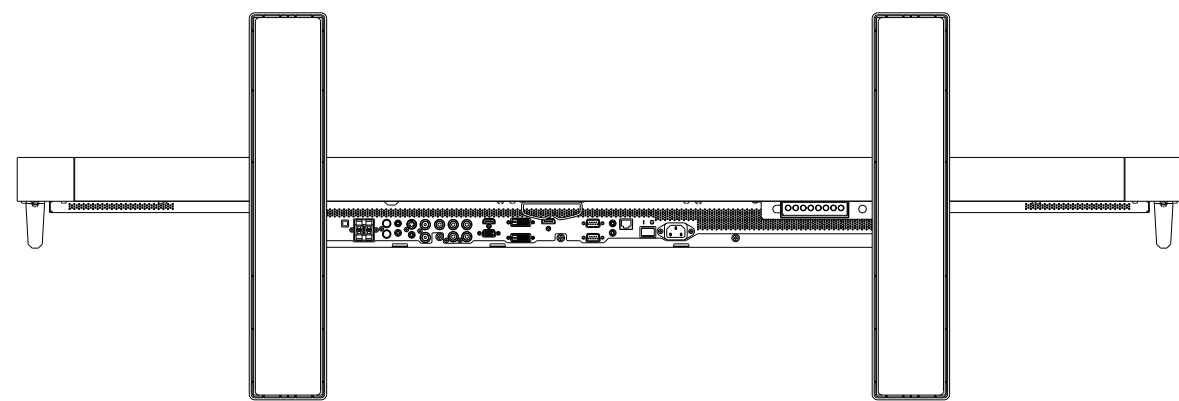

V651 OUTLINE WITH STAND

SIZE A3
 SCALE 1/10
 DIM mm