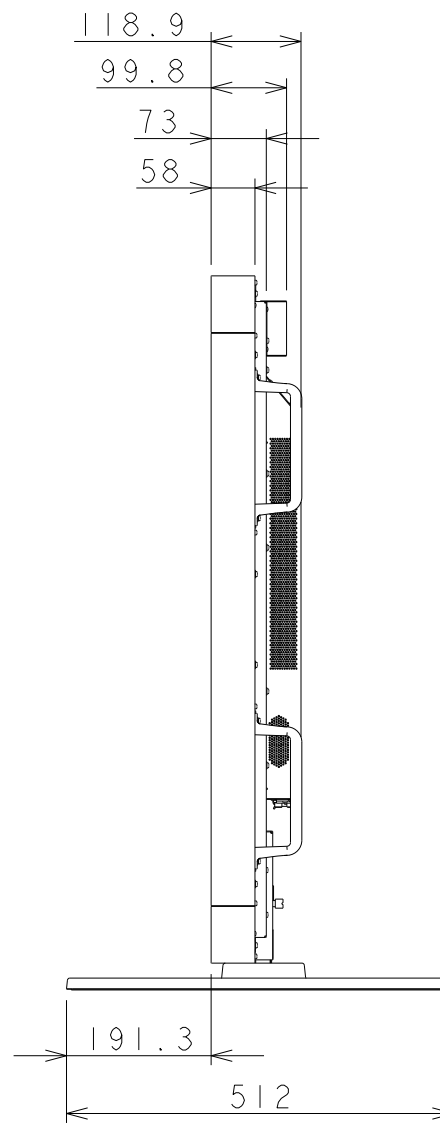

V651 OUTLINE WITH STAND

SIZE A3
 SCALE 1/10
 DIM mm