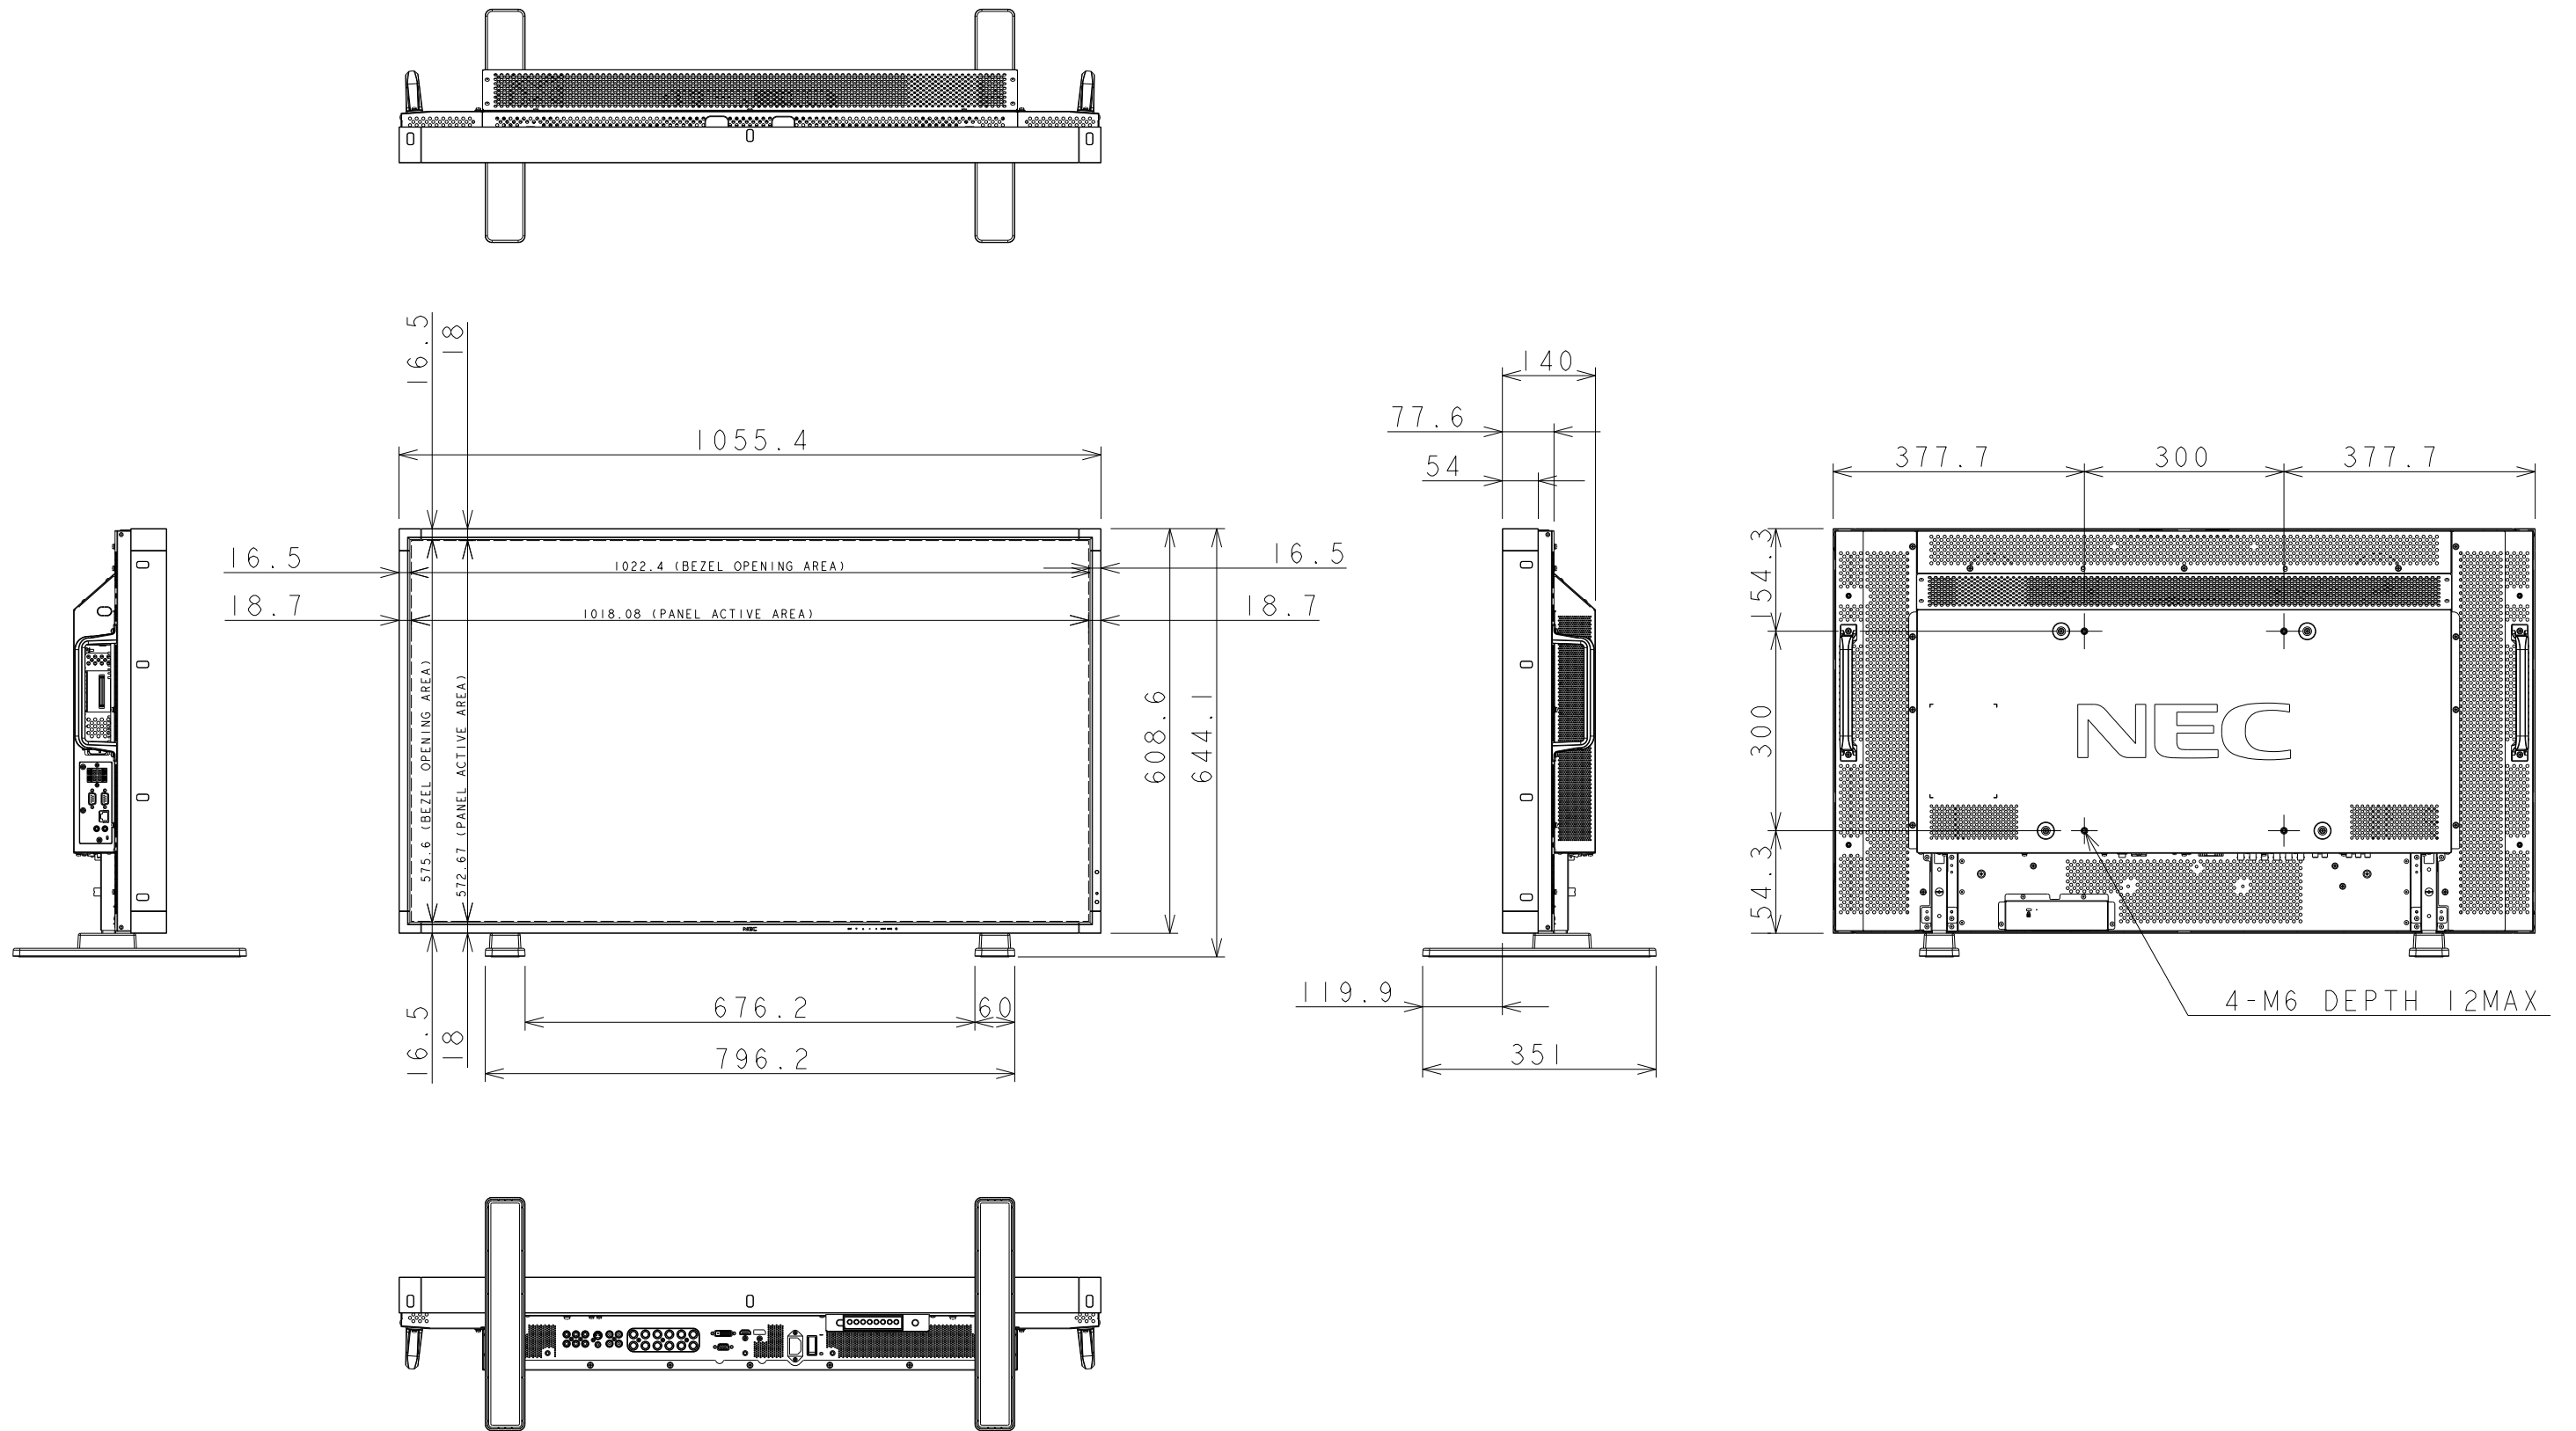

P461 OUTLINE WITH STAND

SIZE A3
SCALE 1/10
DIM mm