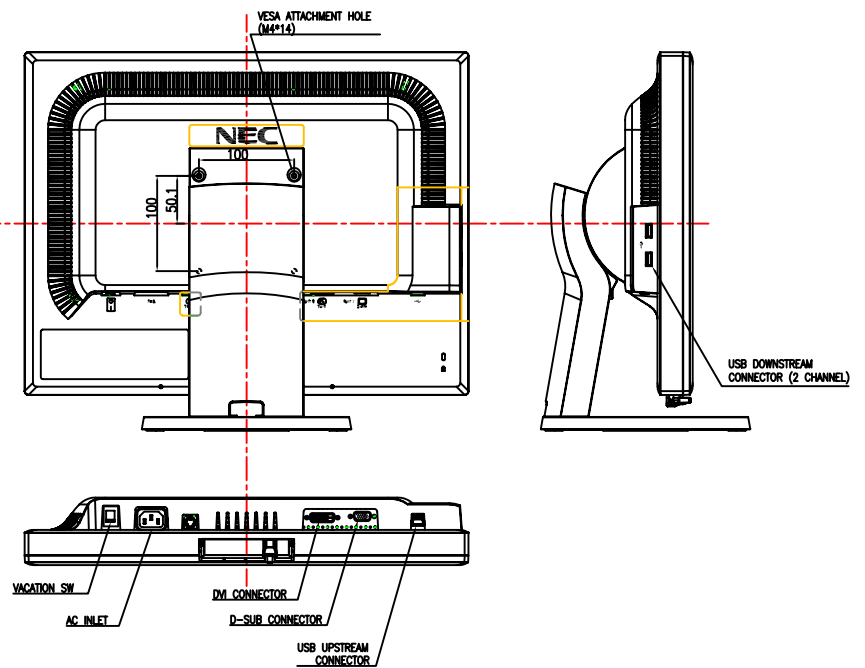

CABINET COLOR
 WHITE MODEL
 BEZEL: PISA SILVER
 OTHER: WHITISH GRAY
 BLACK MODEL
 BEZEL: DARK ROOF GRAY
 OTHER: DARK ROOF GRAY

STAND
 TILT ANGLE
 UP: 30 DEGREE
 DOWN: -5 DEGREE
 SWIVEL ANGLE
 LEFT: 170 DEGREES
 RIGHT: 170 DEGREES
 HEIGHT ADJUST RANGE: 110mm

WEIGHT
 WITH STAND: 9.2kg
 WITHOUT STAND: 6.3kg

VIEW: WITHOUT STAND