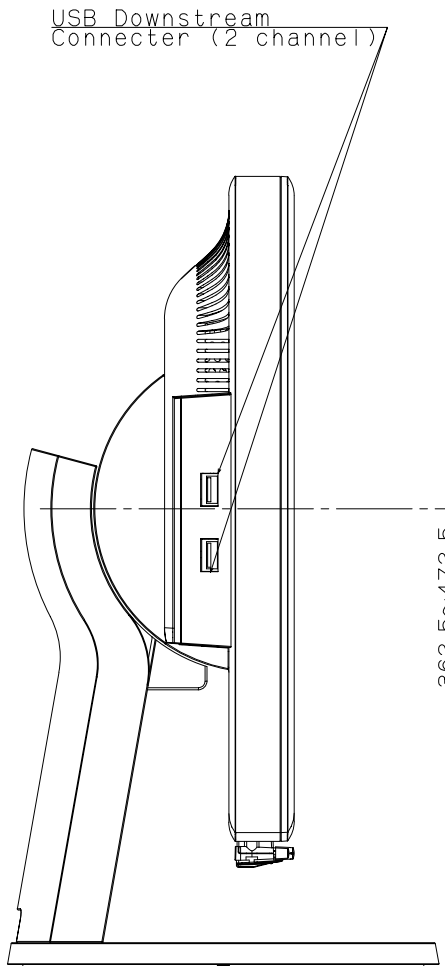

LCD1770NX(A)

Four Direction Control Knob Control Buttons Soft Power SW Power LED

Cable Management Recess USB Downstream Connector (2 channel)