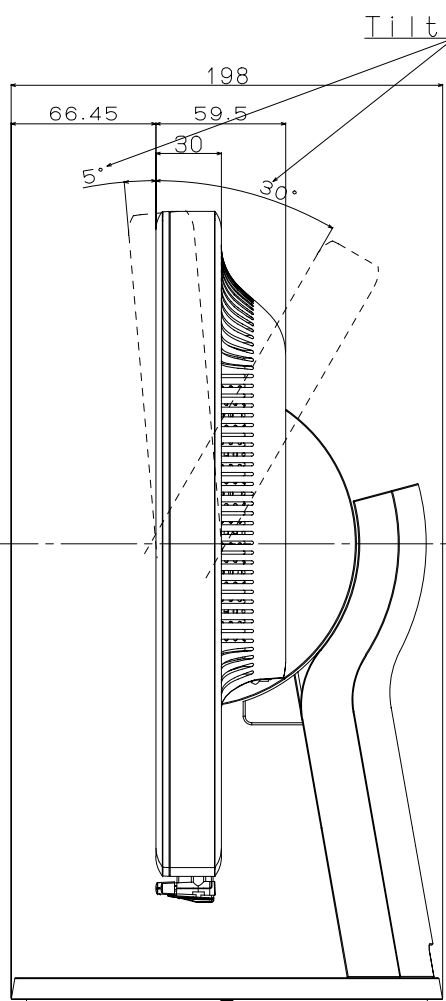

LCD1770NX(A)

Four Direction Control Knob Control Buttons Soft Power SW Power LED

Cable Management Recess USB Downstream Connector (2 channel)