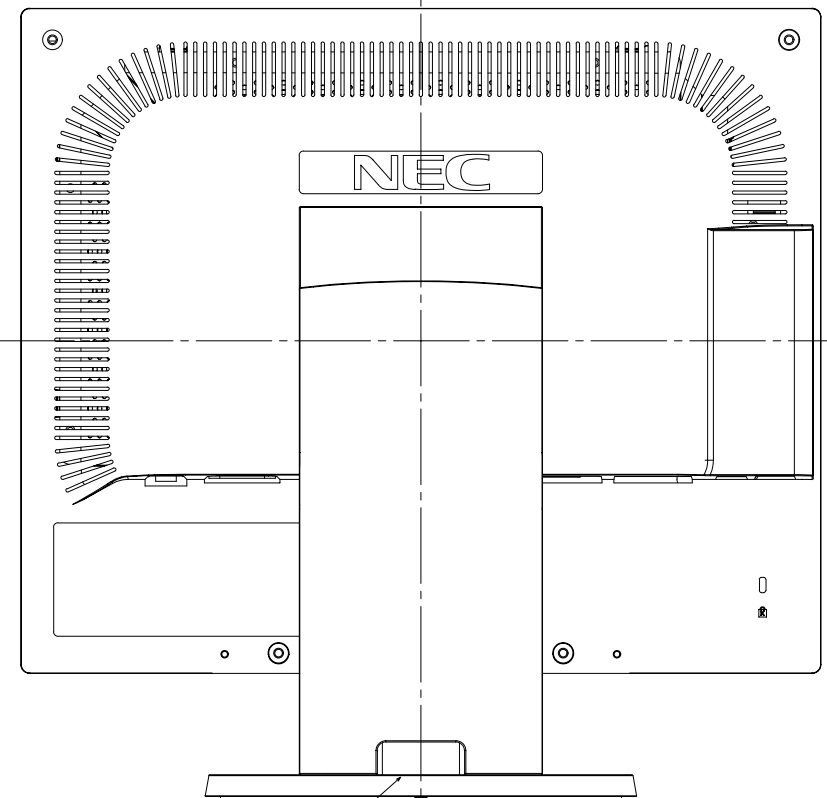

LCD1770NX(A)

Four Direction Control Knob Control Buttons Soft Power SW Power LED

Cable Management Recess USB Downstream Connector (2 channel)