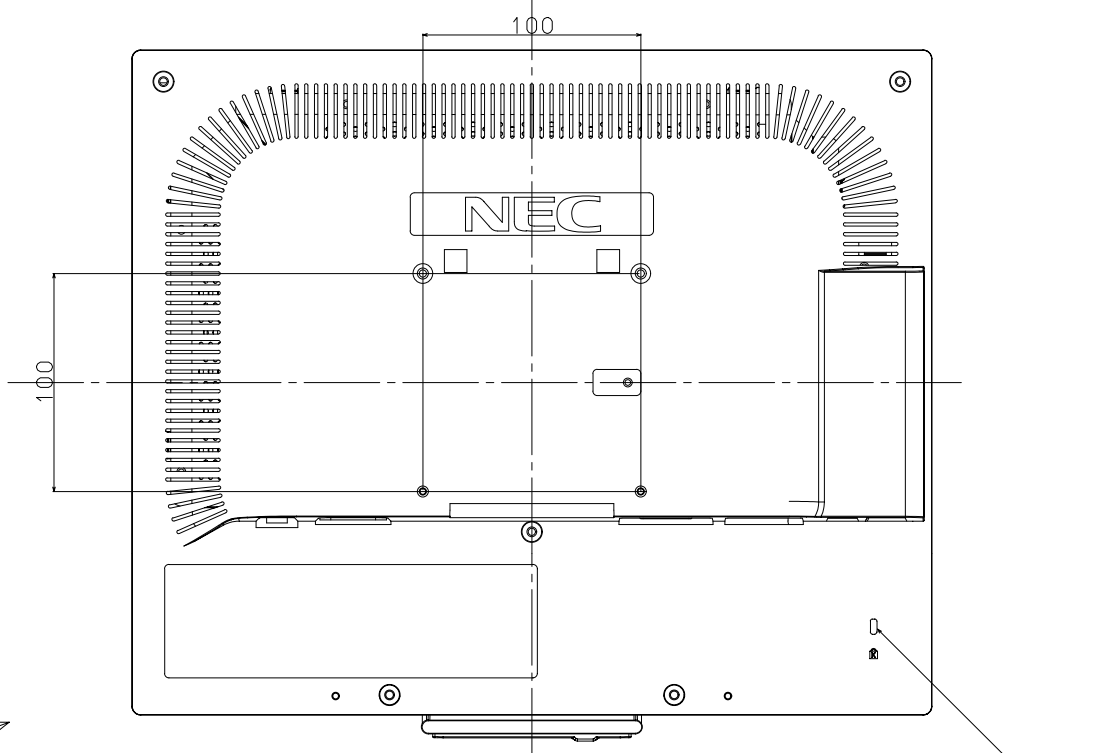

LCD1770NX(A)

Four Direction Control Knob Control Buttons Soft Power SW Power LED

Cable Management Recess USB Downstream Connector (2 channel)