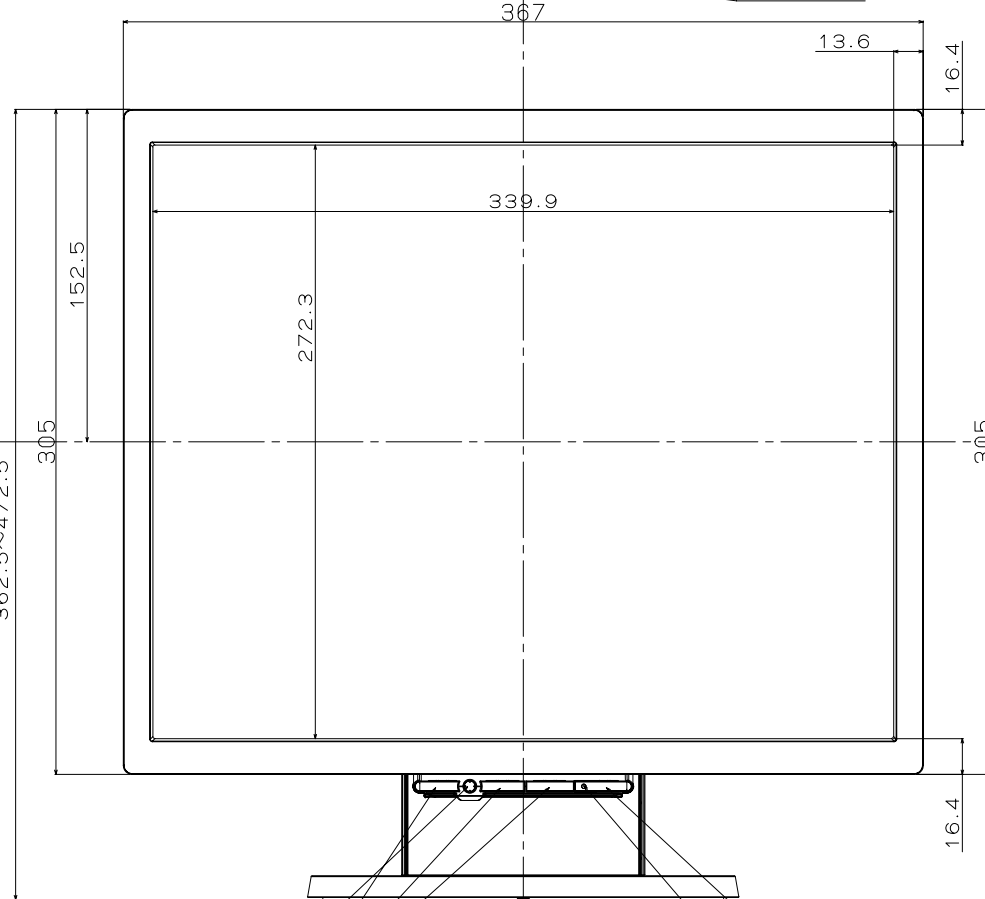

LCD1770NX(A)

Four Direction Control Knob Control Buttons Soft Power SW Power LED

Cable Management Recess USB Downstream Connector (2 channel)