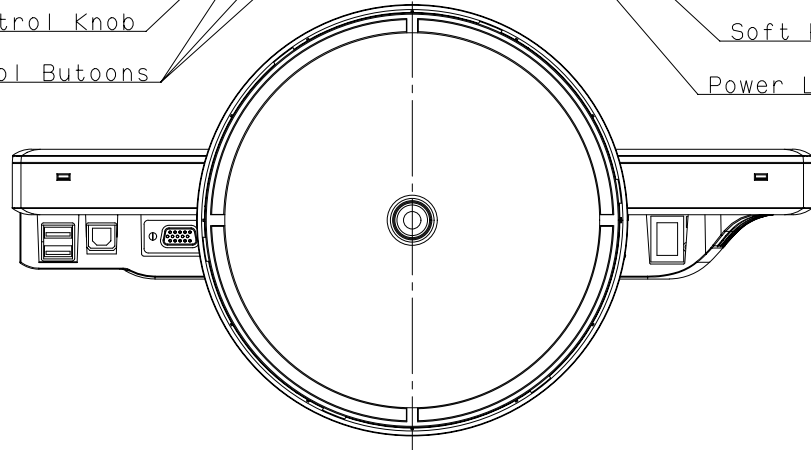

LCD1770NX(A)

Four Direction Control Knob Control Buttons Soft Power SW Power LED

Cable Management Recess USB Downstream Connector (2 channel)