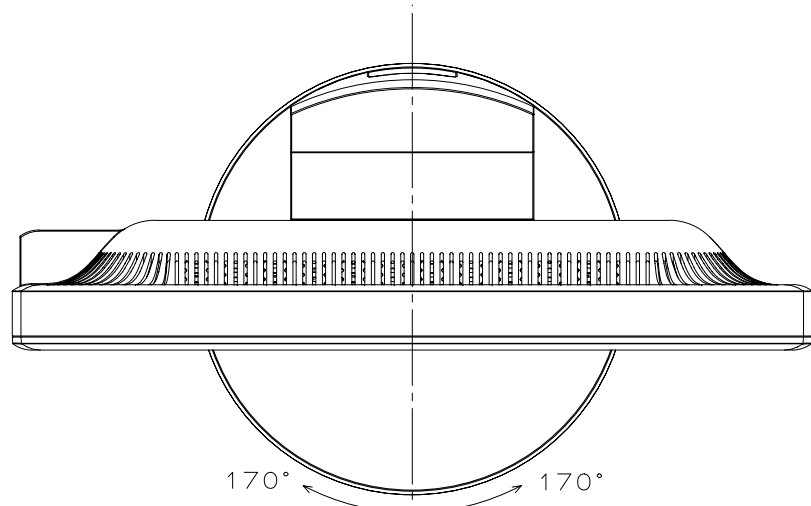

LCD1770NX(A)

Four Direction Control Knob Control Buttons Soft Power SW Power LED

Cable Management Recess USB Downstream Connector (2 channel)