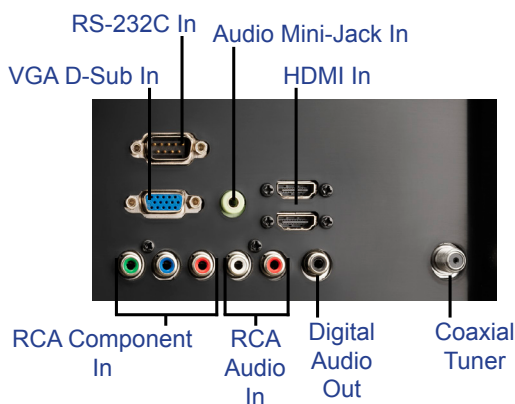

Connectivity for E322/E422/E462

For times when the remote is not available, full display controls are conveniently situated on the side of the bezel, allowing you to change channels, adjust the volume and access the on-screen display manager.